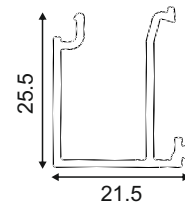

CASEMENT WINDOWS

50mm SERIES - Prestige

Clip

Section No.	Thickness (mm)	Weight kg/m
100357	1.20	0.301

Clip

Section No.	Thickness (mm)	Weight kg/m
101049	1.20	0.259

Clip

Section No.	Thickness (mm)	Weight kg/m
101216	1.20	0.302

Clip

Section No.	Thickness	Weight Kg/M
101482	1.20	0.301

Clip

Section No.	Thickness	Weight Kg/M
101484	1.20	0.305

Mullion

Section No.	Thickness (mm)	Weight kg/m
100354	1.30	1.165

Section No.	Thickness	Weight Kg/M
101504	1.30	1.165

Mullion

Section No.	Thickness (mm)	Weight kg/m
101214	1.40	1.00

CASEMENT WINDOWS

50mm SERIES - Prestige

CASEMENT WINDOWS

50mm SERIES - Prestige