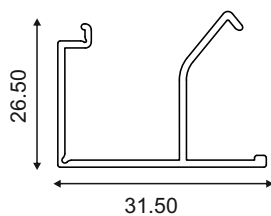

CASEMENT WINDOWS

50mm SERIES - Prestige

Clip

Section No.	Thickness (mm)	Weight kg/m
100357	1.20	0.301

Clip

Section No.	Thickness (mm)	Weight kg/m
101049	1.20	0.259

Clip

Section No.	Thickness (mm)	Weight kg/m
101216	1.20	0.302

Clip

Section No.	Thickness	Weight Kg/M
101482	1.20	0.301

Clip

Section No.	Thickness	Weight Kg/M
101484	1.20	0.305

Mullion

Section No.	Thickness (mm)	Weight kg/m
100354	1.30	1.165

Section No.	Thickness	Weight Kg/M
101504	1.30	1.165

Mullion

Section No.	Thickness (mm)	Weight kg/m
101214	1.40	1.00

CASEMENT WINDOWS

50mm SERIES - Prestige

CASEMENT WINDOWS

50mm SERIES - Prestige