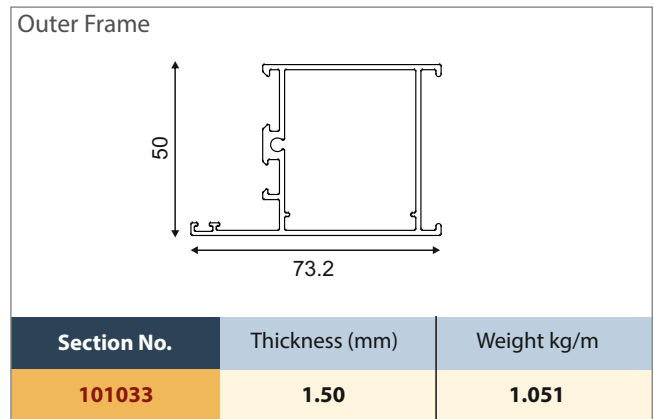

CASEMENT WINDOWS

50mm SERIES - Prestige

Clip

Section No.	Thickness (mm)	Weight kg/m
100357	1.20	0.301

Clip

Section No.	Thickness (mm)	Weight kg/m
101049	1.20	0.259

Clip

Section No.	Thickness (mm)	Weight kg/m
101216	1.20	0.302

Clip

Section No.	Thickness	Weight Kg/M
101482	1.20	0.301

Clip

Section No.	Thickness	Weight Kg/M
101484	1.20	0.305

Mullion

Section No.	Thickness (mm)	Weight kg/m
100354	1.30	1.165

Section No.	Thickness	Weight Kg/M
101504	1.30	1.165

Mullion

Section No.	Thickness (mm)	Weight kg/m
101214	1.40	1.00

CASEMENT WINDOWS

50mm SERIES - Prestige

CASEMENT WINDOWS

50mm SERIES - Prestige