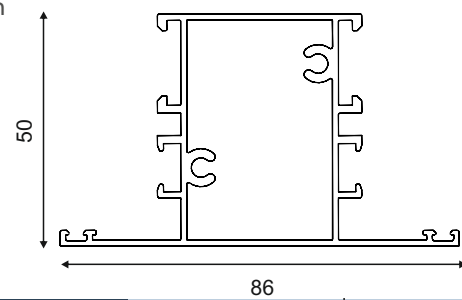

CASEMENT WINDOWS

50mm SERIES - Prestige

Clip

Section No.	Thickness (mm)	Weight kg/m
100357	1.20	0.301

Clip

Section No.	Thickness (mm)	Weight kg/m
101049	1.20	0.259

Clip

Section No.	Thickness (mm)	Weight kg/m
101216	1.20	0.302

Clip

Section No.	Thickness	Weight Kg/M
101482	1.20	0.301

Clip

Section No.	Thickness	Weight Kg/M
101484	1.20	0.305

Mullion

Section No.	Thickness (mm)	Weight kg/m
100354	1.30	1.165

Section No.	Thickness	Weight Kg/M
101504	1.30	1.165

Mullion

Section No.	Thickness (mm)	Weight kg/m
101214	1.40	1.00

CASEMENT WINDOWS

50mm SERIES - Prestige

CASEMENT WINDOWS

50mm SERIES - Prestige