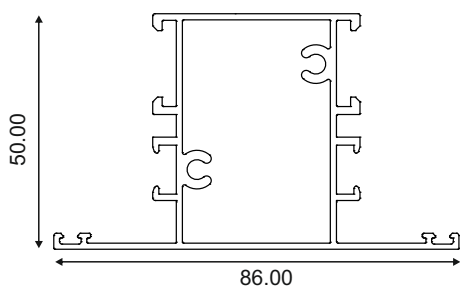

CASEMENT WINDOWS

50mm SERIES - Prestige

Clip

Section No.	Thickness (mm)	Weight kg/m
100357	1.20	0.301

Clip

Section No.	Thickness (mm)	Weight kg/m
101049	1.20	0.259

Clip

Section No.	Thickness (mm)	Weight kg/m
101216	1.20	0.302

Clip

Section No.	Thickness	Weight Kg/M
101482	1.20	0.301

Clip

Section No.	Thickness	Weight Kg/M
101484	1.20	0.305

Mullion

Section No.	Thickness (mm)	Weight kg/m
100354	1.30	1.165

Section No.	Thickness	Weight Kg/M
101504	1.30	1.165

Mullion

Section No.	Thickness (mm)	Weight kg/m
101214	1.40	1.00

CASEMENT WINDOWS

50mm SERIES - Prestige

CASEMENT WINDOWS

50mm SERIES - Prestige