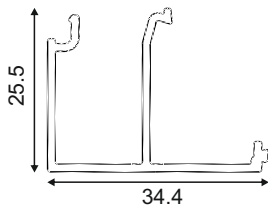

CASEMENT WINDOWS

50mm SERIES - Prestige

Clip

Section No.	Thickness (mm)	Weight kg/m
100357	1.20	0.301

Clip

Section No.	Thickness (mm)	Weight kg/m
101049	1.20	0.259

Clip

Section No.	Thickness (mm)	Weight kg/m
101216	1.20	0.302

Clip

Section No.	Thickness	Weight Kg/M
101482	1.20	0.301

Clip

Section No.	Thickness	Weight Kg/M
101484	1.20	0.305

Mullion

Section No.	Thickness (mm)	Weight kg/m
100354	1.30	1.165

Section No.	Thickness	Weight Kg/M
101504	1.30	1.165

Mullion

Section No.	Thickness (mm)	Weight kg/m
101214	1.40	1.00

CASEMENT WINDOWS

50mm SERIES - Prestige

CASEMENT WINDOWS

50mm SERIES - Prestige