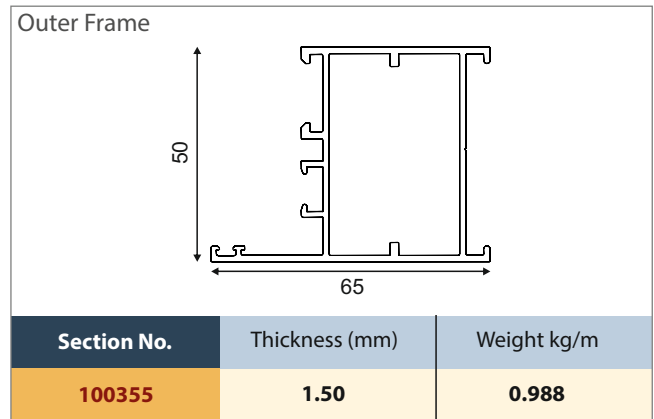

CASEMENT WINDOWS

50mm SERIES - Prestige

Clip

Section No.	Thickness (mm)	Weight kg/m
100357	1.20	0.301

Clip

Section No.	Thickness (mm)	Weight kg/m
101049	1.20	0.259

Clip

Section No.	Thickness (mm)	Weight kg/m
101216	1.20	0.302

Clip

Section No.	Thickness	Weight Kg/M
101482	1.20	0.301

Clip

Section No.	Thickness	Weight Kg/M
101484	1.20	0.305

Mullion

Section No.	Thickness (mm)	Weight kg/m
100354	1.30	1.165

Section No.	Thickness	Weight Kg/M
101504	1.30	1.165

Mullion

Section No.	Thickness (mm)	Weight kg/m
101214	1.40	1.00

CASEMENT WINDOWS

50mm SERIES - Prestige

CASEMENT WINDOWS

50mm SERIES - Prestige