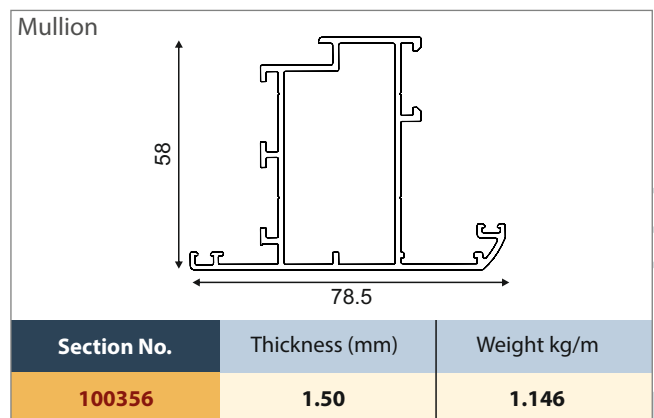

CASEMENT WINDOWS

50mm SERIES - Prestige

Clip

Section No.	Thickness (mm)	Weight kg/m
100357	1.20	0.301

Clip

Section No.	Thickness (mm)	Weight kg/m
101049	1.20	0.259

Clip

Section No.	Thickness (mm)	Weight kg/m
101216	1.20	0.302

Clip

Section No.	Thickness	Weight Kg/M
101482	1.20	0.301

Clip

Section No.	Thickness	Weight Kg/M
101484	1.20	0.305

Mullion

Section No.	Thickness (mm)	Weight kg/m
100354	1.30	1.165

Section No.	Thickness	Weight Kg/M
101504	1.30	1.165

Mullion

Section No.	Thickness (mm)	Weight kg/m
101214	1.40	1.00

CASEMENT WINDOWS

50mm SERIES - Prestige

CASEMENT WINDOWS

50mm SERIES - Prestige