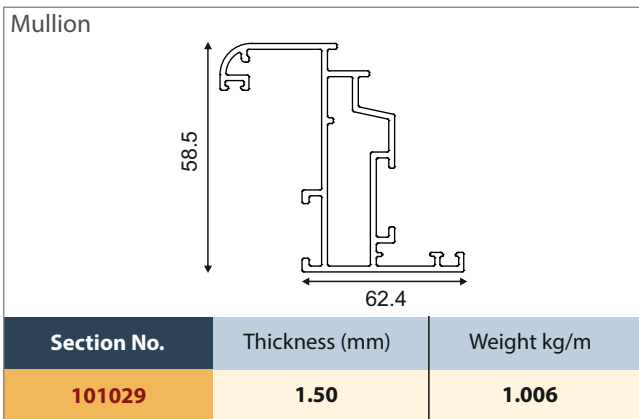

CASEMENT WINDOWS

50mm SERIES - Prestige

Clip

Section No.	Thickness (mm)	Weight kg/m
100357	1.20	0.301

Clip

Section No.	Thickness (mm)	Weight kg/m
101049	1.20	0.259

Clip

Section No.	Thickness (mm)	Weight kg/m
101216	1.20	0.302

Clip

Section No.	Thickness	Weight Kg/M
101482	1.20	0.301

Clip

Section No.	Thickness	Weight Kg/M
101484	1.20	0.305

Mullion

Section No.	Thickness (mm)	Weight kg/m
100354	1.30	1.165

Section No.	Thickness	Weight Kg/M
101504	1.30	1.165

Mullion

Section No.	Thickness (mm)	Weight kg/m
101214	1.40	1.00

CASEMENT WINDOWS

50mm SERIES - Prestige

CASEMENT WINDOWS

50mm SERIES - Prestige