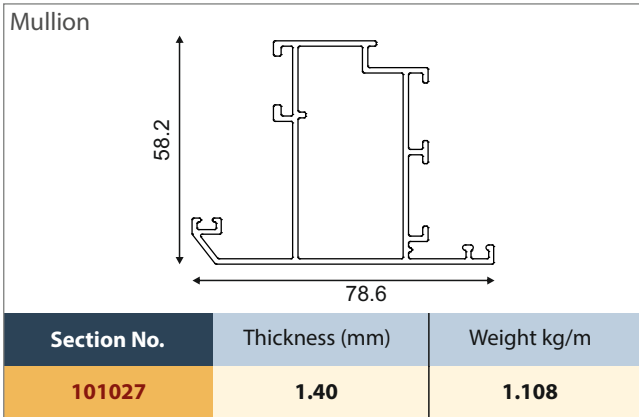

CASEMENT WINDOWS

50mm SERIES - Prestige

Clip

Section No.	Thickness (mm)	Weight kg/m
100357	1.20	0.301

Clip

Section No.	Thickness (mm)	Weight kg/m
101049	1.20	0.259

Clip

Section No.	Thickness (mm)	Weight kg/m
101216	1.20	0.302

Clip

Section No.	Thickness	Weight Kg/M
101482	1.20	0.301

Clip

Section No.	Thickness	Weight Kg/M
101484	1.20	0.305

Mullion

Section No.	Thickness (mm)	Weight kg/m
100354	1.30	1.165

Section No.	Thickness	Weight Kg/M
101504	1.30	1.165

Mullion

Section No.	Thickness (mm)	Weight kg/m
101214	1.40	1.00

CASEMENT WINDOWS

50mm SERIES - Prestige

CASEMENT WINDOWS

50mm SERIES - Prestige