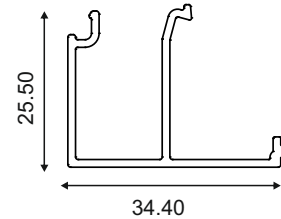

CASEMENT WINDOWS

50mm SERIES - Prestige

Clip

Section No.	Thickness (mm)	Weight kg/m
100357	1.20	0.301

Clip

Section No.	Thickness (mm)	Weight kg/m
101049	1.20	0.259

Clip

Section No.	Thickness (mm)	Weight kg/m
101216	1.20	0.302

Clip

Section No.	Thickness	Weight Kg/M
101482	1.20	0.301

Clip

Section No.	Thickness	Weight Kg/M
101484	1.20	0.305

Mullion

Section No.	Thickness (mm)	Weight kg/m
100354	1.30	1.165

Section No.	Thickness	Weight Kg/M
101504	1.30	1.165

Mullion

Section No.	Thickness (mm)	Weight kg/m
101214	1.40	1.00

CASEMENT WINDOWS

50mm SERIES - Prestige

CASEMENT WINDOWS

50mm SERIES - Prestige