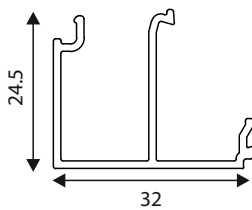

CASEMENT WINDOWS

50mm SERIES - Prestige

Clip

Section No.	Thickness (mm)	Weight kg/m
100357	1.20	0.301

Clip

Section No.	Thickness (mm)	Weight kg/m
101049	1.20	0.259

Clip

Section No.	Thickness (mm)	Weight kg/m
101216	1.20	0.302

Clip

Section No.	Thickness	Weight Kg/M
101482	1.20	0.301

Clip

Section No.	Thickness	Weight Kg/M
101484	1.20	0.305

Mullion

Section No.	Thickness (mm)	Weight kg/m
100354	1.30	1.165

Section No.	Thickness	Weight Kg/M
101504	1.30	1.165

Mullion

Section No.	Thickness (mm)	Weight kg/m
101214	1.40	1.00

CASEMENT WINDOWS

50mm SERIES - Prestige

CASEMENT WINDOWS

50mm SERIES - Prestige