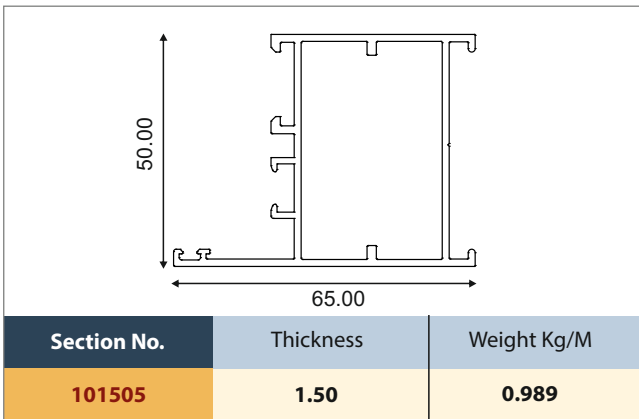

CASEMENT WINDOWS

50mm SERIES - Prestige

Clip

Section No.	Thickness (mm)	Weight kg/m
100357	1.20	0.301

Clip

Section No.	Thickness (mm)	Weight kg/m
101049	1.20	0.259

Clip

Section No.	Thickness (mm)	Weight kg/m
101216	1.20	0.302

Clip

Section No.	Thickness	Weight Kg/M
101482	1.20	0.301

Clip

Section No.	Thickness	Weight Kg/M
101484	1.20	0.305

Mullion

Section No.	Thickness (mm)	Weight kg/m
100354	1.30	1.165

Section No.	Thickness	Weight Kg/M
101504	1.30	1.165

Mullion

Section No.	Thickness (mm)	Weight kg/m
101214	1.40	1.00

CASEMENT WINDOWS

50mm SERIES - Prestige

CASEMENT WINDOWS

50mm SERIES - Prestige