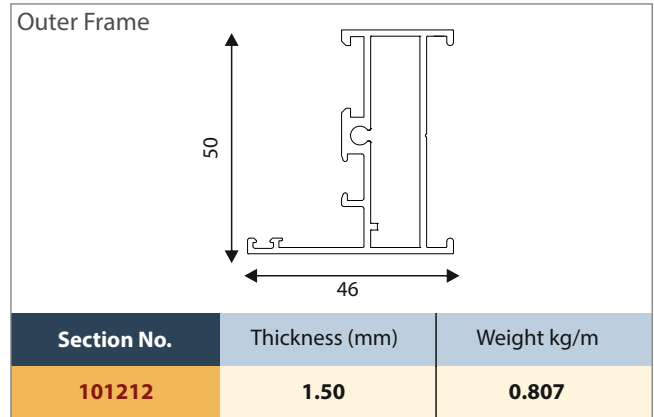

CASEMENT WINDOWS

50mm SERIES - Prestige

Clip

Section No.	Thickness (mm)	Weight kg/m
100357	1.20	0.301

Clip

Section No.	Thickness (mm)	Weight kg/m
101049	1.20	0.259

Clip

Section No.	Thickness (mm)	Weight kg/m
101216	1.20	0.302

Clip

Section No.	Thickness	Weight Kg/M
101482	1.20	0.301

Clip

Section No.	Thickness	Weight Kg/M
101484	1.20	0.305

Mullion

Section No.	Thickness (mm)	Weight kg/m
100354	1.30	1.165

Section No.	Thickness	Weight Kg/M
101504	1.30	1.165

Mullion

Section No.	Thickness (mm)	Weight kg/m
101214	1.40	1.00

CASEMENT WINDOWS

50mm SERIES - Prestige

CASEMENT WINDOWS

50mm SERIES - Prestige