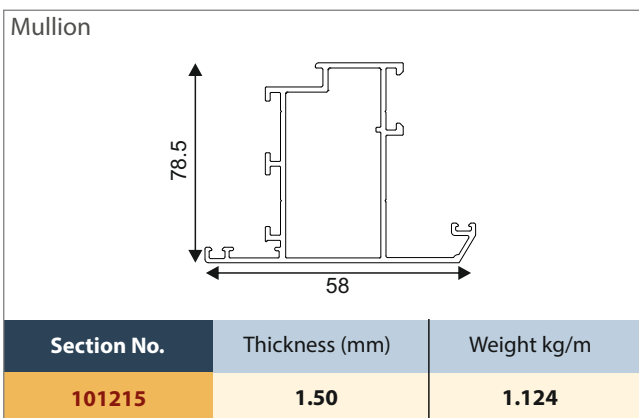

CASEMENT WINDOWS

50mm SERIES - Prestige

Clip

Section No.	Thickness (mm)	Weight kg/m
100357	1.20	0.301

Clip

Section No.	Thickness (mm)	Weight kg/m
101049	1.20	0.259

Clip

Section No.	Thickness (mm)	Weight kg/m
101216	1.20	0.302

Clip

Section No.	Thickness	Weight Kg/M
101482	1.20	0.301

Clip

Section No.	Thickness	Weight Kg/M
101484	1.20	0.305

Mullion

Section No.	Thickness (mm)	Weight kg/m
100354	1.30	1.165

Section No.	Thickness	Weight Kg/M
101504	1.30	1.165

Mullion

Section No.	Thickness (mm)	Weight kg/m
101214	1.40	1.00

CASEMENT WINDOWS

50mm SERIES - Prestige

CASEMENT WINDOWS

50mm SERIES - Prestige