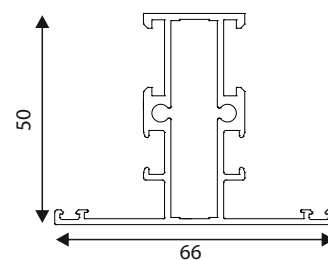

CASEMENT WINDOWS

50mm SERIES - Prestige

Clip

Section No.	Thickness (mm)	Weight kg/m
100357	1.20	0.301

Clip

Section No.	Thickness (mm)	Weight kg/m
101049	1.20	0.259

Clip

Section No.	Thickness (mm)	Weight kg/m
101216	1.20	0.302

Clip

Section No.	Thickness	Weight Kg/M
101482	1.20	0.301

Clip

Section No.	Thickness	Weight Kg/M
101484	1.20	0.305

Mullion

Section No.	Thickness (mm)	Weight kg/m
100354	1.30	1.165

Section No.	Thickness	Weight Kg/M
101504	1.30	1.165

Mullion

Section No.	Thickness (mm)	Weight kg/m
101214	1.40	1.00

CASEMENT WINDOWS

50mm SERIES - Prestige

CASEMENT WINDOWS

50mm SERIES - Prestige