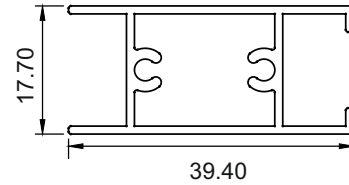

SLIDING WINDOWS

18mm SERIES - Ultra

Shutter Vertical

Section No.	Thickness (mm)	Weight kg/m
100059	2.00	0.678

Shutter Top / Bottom

Section No.	Thickness (mm)	Weight kg/m
100057	2.00	0.667

Interlock

Section No.	Thickness (mm)	Weight kg/m
100058	2.00	0.797

3 Track Top / Side

Section No.	Thickness (mm)	Weight kg/m
100061	2.00	1.200

3 Track Bottom

Section No.	Thickness (mm)	Weight kg/m
100060	2.00	1.366