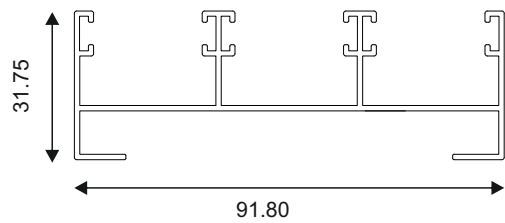

SLIDING WINDOWS

18mm SERIES - Ultra

Shutter Vertical

Section No.	Thickness (mm)	Weight kg/m
100059	2.00	0.678

Shutter Top / Bottom

Section No.	Thickness (mm)	Weight kg/m
100057	2.00	0.667

Interlock

Section No.	Thickness (mm)	Weight kg/m
100058	2.00	0.797

3 Track Top / Side

Section No.	Thickness (mm)	Weight kg/m
100061	2.00	1.200

3 Track Bottom

Section No.	Thickness (mm)	Weight kg/m
100060	2.00	1.366