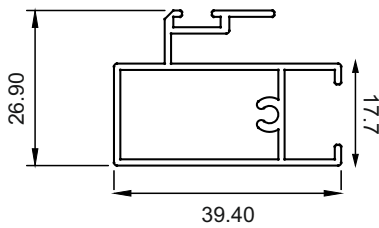

SLIDING WINDOWS

18mm SERIES - Ultra

Shutter Vertical

Section No.	Thickness (mm)	Weight kg/m
100059	2.00	0.678

Shutter Top / Bottom

Section No.	Thickness (mm)	Weight kg/m
100057	2.00	0.667

Interlock

Section No.	Thickness (mm)	Weight kg/m
100058	2.00	0.797

3 Track Top / Side

Section No.	Thickness (mm)	Weight kg/m
100061	2.00	1.200

3 Track Bottom

Section No.	Thickness (mm)	Weight kg/m
100060	2.00	1.366