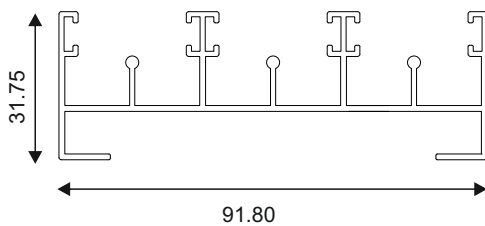

SLIDING WINDOWS

18mm SERIES - Ultra

Shutter Vertical

Section No.	Thickness (mm)	Weight kg/m
100059	2.00	0.678

Shutter Top / Bottom

Section No.	Thickness (mm)	Weight kg/m
100057	2.00	0.667

Interlock

Section No.	Thickness (mm)	Weight kg/m
100058	2.00	0.797

3 Track Top / Side

Section No.	Thickness (mm)	Weight kg/m
100061	2.00	1.200

3 Track Bottom

Section No.	Thickness (mm)	Weight kg/m
100060	2.00	1.366