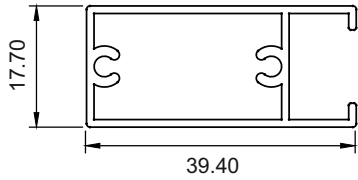

SLIDING WINDOWS

18mm SERIES - Ultra

Shutter Vertical

Section No.	Thickness (mm)	Weight kg/m
100059	2.00	0.678

Shutter Top / Bottom

Section No.	Thickness (mm)	Weight kg/m
100057	2.00	0.667

Interlock

Section No.	Thickness (mm)	Weight kg/m
100058	2.00	0.797

3 Track Top / Side

Section No.	Thickness (mm)	Weight kg/m
100061	2.00	1.200

3 Track Bottom

Section No.	Thickness (mm)	Weight kg/m
100060	2.00	1.366