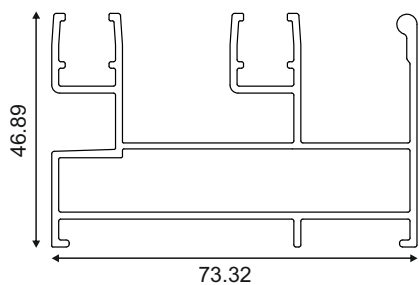

SLIDING WINDOWS

25mm SERIES - Prestige

Section No.	Thickness (mm)	Weight kg/m
101556	1.20	0.741

Section No.	Thickness (mm)	Weight kg/m
101557	1.20	0.975

Section No.	Thickness (mm)	Weight kg/m
101554	1.20	0.368

Section No.	Thickness (mm)	Weight kg/m
101559	1.20	0.461

Section No.	Thickness (mm)	Weight kg/m
101555	1.20	0.792

Section No.	Thickness (mm)	Weight kg/m
101553	1.20	1.0121

Section No.	Thickness (mm)	Weight kg/m
101558	1.20	1.238

Section No.	Thickness (mm)	Weight kg/m
101560	1.20	1.512

SLIDING WINDOWS

25mm SERIES - Prestige

Section No.	Thickness (mm)	Weight kg/m
101561	1.30	0.453

Section No.	Thickness (mm)	Weight kg/m
101562	1.40	0.574

Section No.	Thickness (mm)	Weight kg/m
101563	1.40	1.263