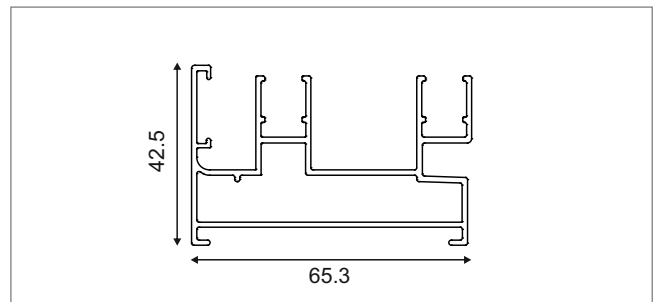

SLIDING WINDOWS

25mm SERIES - Prestige

Section No.	Thickness (mm)	Weight kg/m
101556	1.20	0.741

Section No.	Thickness (mm)	Weight kg/m
101557	1.20	0.975

Section No.	Thickness (mm)	Weight kg/m
101554	1.20	0.368

Section No.	Thickness (mm)	Weight kg/m
101559	1.20	0.461

Section No.	Thickness (mm)	Weight kg/m
101555	1.20	0.792

Section No.	Thickness (mm)	Weight kg/m
101553	1.20	1.0121

Section No.	Thickness (mm)	Weight kg/m
101558	1.20	1.238

Section No.	Thickness (mm)	Weight kg/m
101560	1.20	1.512

SLIDING WINDOWS

25mm SERIES - Prestige

Section No.	Thickness (mm)	Weight kg/m
101561	1.30	0.453

Section No.	Thickness (mm)	Weight kg/m
101562	1.40	0.574

Section No.	Thickness (mm)	Weight kg/m
101563	1.40	1.263