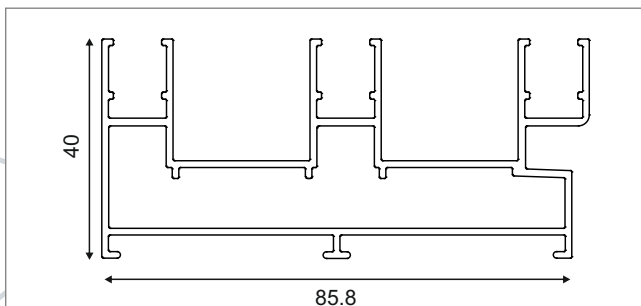

SLIDING WINDOWS

25mm SERIES - Prestige

Section No.	Thickness (mm)	Weight kg/m
101556	1.20	0.741

Section No.	Thickness (mm)	Weight kg/m
101557	1.20	0.975

Section No.	Thickness (mm)	Weight kg/m
101554	1.20	0.368

Section No.	Thickness (mm)	Weight kg/m
101559	1.20	0.461

Section No.	Thickness (mm)	Weight kg/m
101555	1.20	0.792

Section No.	Thickness (mm)	Weight kg/m
101553	1.20	1.0121

Section No.	Thickness (mm)	Weight kg/m
101558	1.20	1.238

Section No.	Thickness (mm)	Weight kg/m
101560	1.20	1.512

SLIDING WINDOWS

25mm SERIES - Prestige

Section No.	Thickness (mm)	Weight kg/m
101561	1.30	0.453

Section No.	Thickness (mm)	Weight kg/m
101562	1.40	0.574

Section No.	Thickness (mm)	Weight kg/m
101563	1.40	1.263