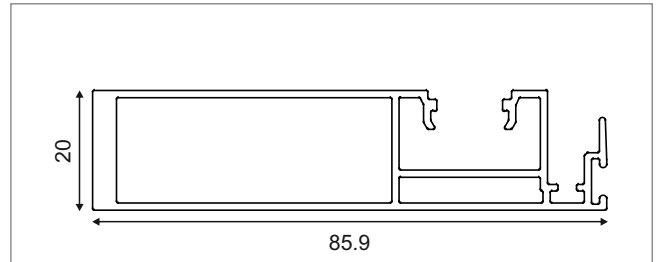

SLIDING WINDOWS

25mm SERIES - Prestige

Section No.	Thickness (mm)	Weight kg/m
101556	1.20	0.741

Section No.	Thickness (mm)	Weight kg/m
101557	1.20	0.975

Section No.	Thickness (mm)	Weight kg/m
101554	1.20	0.368

Section No.	Thickness (mm)	Weight kg/m
101559	1.20	0.461

Section No.	Thickness (mm)	Weight kg/m
101555	1.20	0.792

Section No.	Thickness (mm)	Weight kg/m
101553	1.20	1.0121

Section No.	Thickness (mm)	Weight kg/m
101558	1.20	1.238

Section No.	Thickness (mm)	Weight kg/m
101560	1.20	1.512

SLIDING WINDOWS

25mm SERIES - Prestige

Section No.	Thickness (mm)	Weight kg/m
101561	1.30	0.453

Section No.	Thickness (mm)	Weight kg/m
101562	1.40	0.574

Section No.	Thickness (mm)	Weight kg/m
101563	1.40	1.263