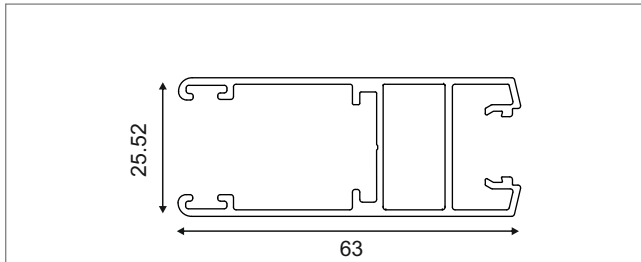

SLIDING WINDOWS

25mm SERIES - Prestige

Section No.	Thickness (mm)	Weight kg/m
101556	1.20	0.741

Section No.	Thickness (mm)	Weight kg/m
101557	1.20	0.975

Section No.	Thickness (mm)	Weight kg/m
101554	1.20	0.368

Section No.	Thickness (mm)	Weight kg/m
101559	1.20	0.461

Section No.	Thickness (mm)	Weight kg/m
101555	1.20	0.792

Section No.	Thickness (mm)	Weight kg/m
101553	1.20	1.0121

Section No.	Thickness (mm)	Weight kg/m
101558	1.20	1.238

Section No.	Thickness (mm)	Weight kg/m
101560	1.20	1.512

SLIDING WINDOWS

25mm SERIES - Prestige

Section No.	Thickness (mm)	Weight kg/m
101561	1.30	0.453

Section No.	Thickness (mm)	Weight kg/m
101562	1.40	0.574

Section No.	Thickness (mm)	Weight kg/m
101563	1.40	1.263