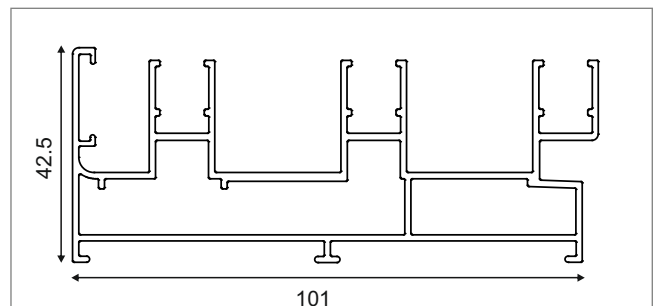

Section No.	Thickness (mm)	Weight kg/m
101559	1.20	0.461

Section No.	Thickness (mm)	Weight kg/m
101555	1.20	0.792

Section No.	Thickness (mm)	Weight kg/m
101553	1.20	1.0121

Section No.	Thickness (mm)	Weight kg/m
101558	1.20	1.238

Section No.	Thickness (mm)	Weight kg/m
101560	1.20	1.512

SLIDING WINDOWS

25mm SERIES - Prestige

Section No.	Thickness (mm)	Weight kg/m
101561	1.30	0.453

Section No.	Thickness (mm)	Weight kg/m
101562	1.40	0.574

Section No.	Thickness (mm)	Weight kg/m
101563	1.40	1.263