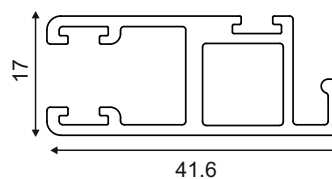

SLIDING WINDOWS

25mm SERIES - Prestige

Section No.	Thickness (mm)	Weight kg/m
101556	1.20	0.741

Section No.	Thickness (mm)	Weight kg/m
101557	1.20	0.975

Section No.	Thickness (mm)	Weight kg/m
101554	1.20	0.368

Section No.	Thickness (mm)	Weight kg/m
101559	1.20	0.461

Section No.	Thickness (mm)	Weight kg/m
101555	1.20	0.792

Section No.	Thickness (mm)	Weight kg/m
101553	1.20	1.0121

Section No.	Thickness (mm)	Weight kg/m
101558	1.20	1.238

Section No.	Thickness (mm)	Weight kg/m
101560	1.20	1.512

SLIDING WINDOWS

25mm SERIES - Prestige

Section No.	Thickness (mm)	Weight kg/m
101561	1.30	0.453

Section No.	Thickness (mm)	Weight kg/m
101562	1.40	0.574

Section No.	Thickness (mm)	Weight kg/m
101563	1.40	1.263