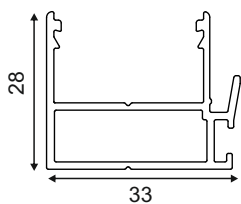

SLIDING WINDOWS

25mm SERIES - Prestige

Section No.	Thickness (mm)	Weight kg/m
101556	1.20	0.741

Section No.	Thickness (mm)	Weight kg/m
101557	1.20	0.975

Section No.	Thickness (mm)	Weight kg/m
101554	1.20	0.368

Section No.	Thickness (mm)	Weight kg/m
101559	1.20	0.461

Section No.	Thickness (mm)	Weight kg/m
101555	1.20	0.792

Section No.	Thickness (mm)	Weight kg/m
101553	1.20	1.0121

Section No.	Thickness (mm)	Weight kg/m
101558	1.20	1.238

Section No.	Thickness (mm)	Weight kg/m
101560	1.20	1.512

SLIDING WINDOWS

25mm SERIES - Prestige

Section No.	Thickness (mm)	Weight kg/m
101561	1.30	0.453

Section No.	Thickness (mm)	Weight kg/m
101562	1.40	0.574

Section No.	Thickness (mm)	Weight kg/m
101563	1.40	1.263