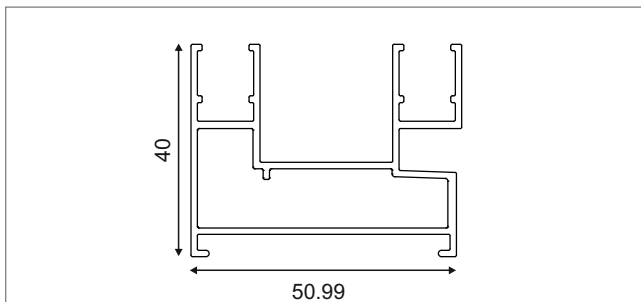

SLIDING WINDOWS

25mm SERIES - Prestige

Section No.	Thickness (mm)	Weight kg/m
101556	1.20	0.741

Section No.	Thickness (mm)	Weight kg/m
101557	1.20	0.975

Section No.	Thickness (mm)	Weight kg/m
101554	1.20	0.368

Section No.	Thickness (mm)	Weight kg/m
101559	1.20	0.461

Section No.	Thickness (mm)	Weight kg/m
101555	1.20	0.792

Section No.	Thickness (mm)	Weight kg/m
101553	1.20	1.0121

Section No.	Thickness (mm)	Weight kg/m
101558	1.20	1.238

Section No.	Thickness (mm)	Weight kg/m
101560	1.20	1.512

SLIDING WINDOWS

25mm SERIES - Prestige

Section No.	Thickness (mm)	Weight kg/m
101561	1.30	0.453

Section No.	Thickness (mm)	Weight kg/m
101562	1.40	0.574

Section No.	Thickness (mm)	Weight kg/m
101563	1.40	1.263