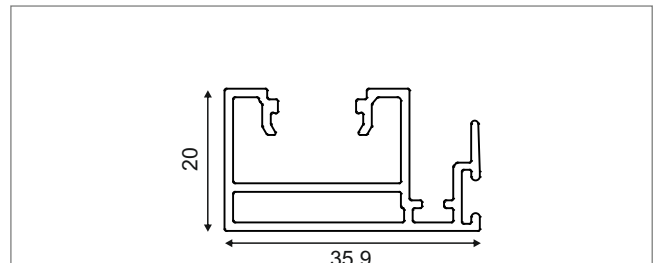

SLIDING WINDOWS

25mm SERIES - Prestige

Section No.	Thickness (mm)	Weight kg/m
101556	1.20	0.741

Section No.	Thickness (mm)	Weight kg/m
101557	1.20	0.975

Section No.	Thickness (mm)	Weight kg/m
101554	1.20	0.368

Section No.	Thickness (mm)	Weight kg/m
101559	1.20	0.461

Section No.	Thickness (mm)	Weight kg/m
101555	1.20	0.792

Section No.	Thickness (mm)	Weight kg/m
101553	1.20	1.0121

Section No.	Thickness (mm)	Weight kg/m
101558	1.20	1.238

Section No.	Thickness (mm)	Weight kg/m
101560	1.20	1.512

SLIDING WINDOWS

25mm SERIES - Prestige

Section No.	Thickness (mm)	Weight kg/m
101561	1.30	0.453

Section No.	Thickness (mm)	Weight kg/m
101562	1.40	0.574

Section No.	Thickness (mm)	Weight kg/m
101563	1.40	1.263