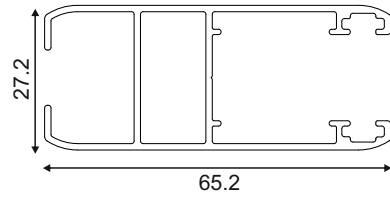

SLIDING WINDOWS

27mm SERIES - Premium

Shutter

Section No.	Thickness (mm)	Weight kg/m
100368	1.20	0.711

Shutter (SGU)

Section No.	Thickness (mm)	Weight kg/m
101047	1.20	0.716

2 Track

Section No.	Thickness (mm)	Weight kg/m
100366	1.20	0.725

2 Track

Section No.	Thickness (mm)	Weight kg/m
101044	1.20	1.125

3 Track

Section No.	Thickness (mm)	Weight kg/m
100367	1.20	1.172

Section No.	Thickness (mm)	Weight kg/m
100370	1.20	1.318

4 Track

Section No.	Thickness (mm)	Weight kg/m
101046	1.20	2.193