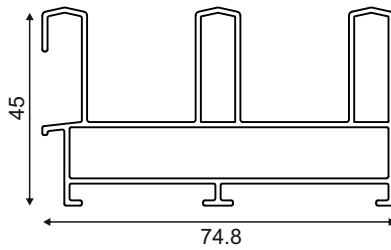

SLIDING WINDOWS

27mm SERIES - Premium

Shutter

Section No.	Thickness (mm)	Weight kg/m
100368	1.20	0.711

Shutter (SGU)

Section No.	Thickness (mm)	Weight kg/m
101047	1.20	0.716

2 Track

Section No.	Thickness (mm)	Weight kg/m
100366	1.20	0.725

2 Track

Section No.	Thickness (mm)	Weight kg/m
101044	1.20	1.125

3 Track

Section No.	Thickness (mm)	Weight kg/m
100367	1.20	1.172

Section No.	Thickness (mm)	Weight kg/m
100370	1.20	1.318

4 Track

Section No.	Thickness (mm)	Weight kg/m
101046	1.20	2.193