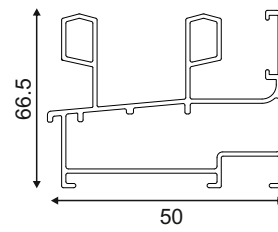

SLIDING WINDOWS

27mm SERIES - Premium

Shutter

Section No.	Thickness (mm)	Weight kg/m
100368	1.20	0.711

Shutter (SGU)

Section No.	Thickness (mm)	Weight kg/m
101047	1.20	0.716

2 Track

Section No.	Thickness (mm)	Weight kg/m
100366	1.20	0.725

2 Track

Section No.	Thickness (mm)	Weight kg/m
101044	1.20	1.125

3 Track

Section No.	Thickness (mm)	Weight kg/m
100367	1.20	1.172

Section No.	Thickness (mm)	Weight kg/m
100370	1.20	1.318

4 Track

Section No.	Thickness (mm)	Weight kg/m
101046	1.20	2.193