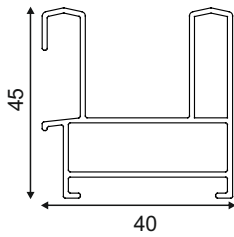

SLIDING WINDOWS

27mm SERIES - Premium

Shutter

Section No.	Thickness (mm)	Weight kg/m
100368	1.20	0.711

Shutter (SGU)

Section No.	Thickness (mm)	Weight kg/m
101047	1.20	0.716

2 Track

Section No.	Thickness (mm)	Weight kg/m
100366	1.20	0.725

2 Track

Section No.	Thickness (mm)	Weight kg/m
101044	1.20	1.125

3 Track

Section No.	Thickness (mm)	Weight kg/m
100367	1.20	1.172

Section No.	Thickness (mm)	Weight kg/m
100370	1.20	1.318

4 Track

Section No.	Thickness (mm)	Weight kg/m
101046	1.20	2.193