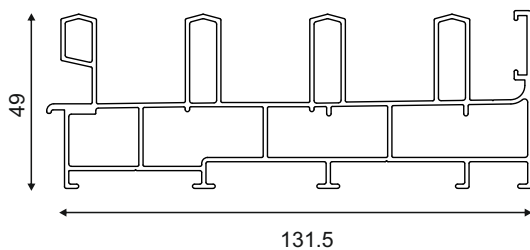

SLIDING WINDOWS

27mm SERIES - Premium

Shutter

Section No.	Thickness (mm)	Weight kg/m
100368	1.20	0.711

Shutter (SGU)

Section No.	Thickness (mm)	Weight kg/m
101047	1.20	0.716

2 Track

Section No.	Thickness (mm)	Weight kg/m
100366	1.20	0.725

2 Track

Section No.	Thickness (mm)	Weight kg/m
101044	1.20	1.125

3 Track

Section No.	Thickness (mm)	Weight kg/m
100367	1.20	1.172

Section No.	Thickness (mm)	Weight kg/m
100370	1.20	1.318

4 Track

Section No.	Thickness (mm)	Weight kg/m
101046	1.20	2.193