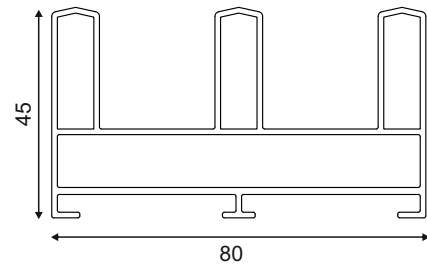

SLIDING WINDOWS

27mm SERIES - Premium

Shutter

Section No.	Thickness (mm)	Weight kg/m
100368	1.20	0.711

Shutter (SGU)

Section No.	Thickness (mm)	Weight kg/m
101047	1.20	0.716

2 Track

Section No.	Thickness (mm)	Weight kg/m
100366	1.20	0.725

2 Track

Section No.	Thickness (mm)	Weight kg/m
101044	1.20	1.125

3 Track

Section No.	Thickness (mm)	Weight kg/m
100367	1.20	1.172

Section No.	Thickness (mm)	Weight kg/m
100370	1.20	1.318

4 Track

Section No.	Thickness (mm)	Weight kg/m
101046	1.20	2.193