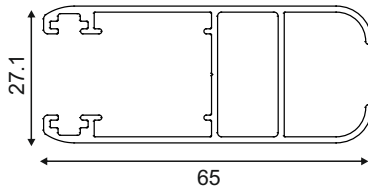

SLIDING WINDOWS

27mm SERIES - Premium

Shutter

Section No.	Thickness (mm)	Weight kg/m
100368	1.20	0.711

Shutter (SGU)

Section No.	Thickness (mm)	Weight kg/m
101047	1.20	0.716

2 Track

Section No.	Thickness (mm)	Weight kg/m
100366	1.20	0.725

2 Track

Section No.	Thickness (mm)	Weight kg/m
101044	1.20	1.125

3 Track

Section No.	Thickness (mm)	Weight kg/m
100367	1.20	1.172

Section No.	Thickness (mm)	Weight kg/m
100370	1.20	1.318

4 Track

Section No.	Thickness (mm)	Weight kg/m
101046	1.20	2.193