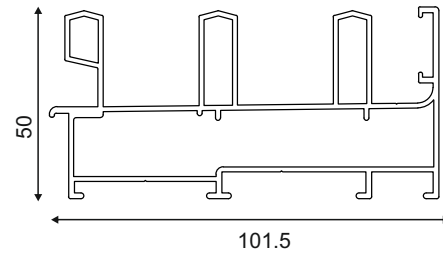

SLIDING WINDOWS

27mm SERIES - Prestige

Interlock Clip

Section No.	Thickness (mm)	Weight kg/m
100369	1.30	0.309

3 Track

Section No.	Thickness (mm)	Weight kg/m
101053	1.30	1.720

Shutter (DGU)

Section No.	Thickness (mm)	Weight kg/m
101052	1.40	0.754

2 Track

Section No.	Thickness (mm)	Weight kg/m
100084	1.40	1.276

3 Track

Section No.	Thickness (mm)	Weight kg/m
100086	1.40	1.831

3 Track

Section No.	Thickness (mm)	Weight kg/m
101045	1.40	1.599

4 Track

Section No.	Thickness (mm)	Weight kg/m
100083	1.40	2.524

SLIDING WINDOWS

27mm SERIES - Prestige

SGU

Section No.	Thickness (mm)	Weight kg/m
100085	1.50	0.850

SGU

Section No.	Thickness (mm)	Weight kg/m
100080	1.50	0.901

Shutter (SGU)

Section No.	Thickness (mm)	Weight kg/m
101048	1.50	0.901

Section No.	Thickness (mm)	Weight kg/m
101575	1.50	0.919

2 Track

Section No.	Thickness (mm)	Weight kg/m
100081	1.50	0.917

5 Track

Section No.	Thickness (mm)	Weight kg/m
100082	2.00	3.119