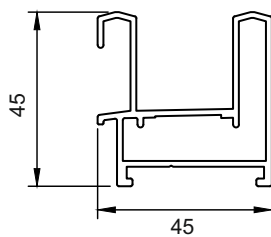

2 Track

Section No.	Thickness (mm)	Weight kg/m
100084	1.40	1.276

3 Track

Section No.	Thickness (mm)	Weight kg/m
100086	1.40	1.831

3 Track

Section No.	Thickness (mm)	Weight kg/m
101045	1.40	1.599

4 Track

Section No.	Thickness (mm)	Weight kg/m
100083	1.40	2.524

SLIDING WINDOWS

27mm SERIES - Prestige

SGU

Section No.	Thickness (mm)	Weight kg/m
100085	1.50	0.850

SGU

Section No.	Thickness (mm)	Weight kg/m
100080	1.50	0.901

Shutter (SGU)

Section No.	Thickness (mm)	Weight kg/m
101048	1.50	0.901

Section No.	Thickness (mm)	Weight kg/m
101575	1.50	0.919

2 Track

Section No.	Thickness (mm)	Weight kg/m
100081	1.50	0.917

5 Track

Section No.	Thickness (mm)	Weight kg/m
100082	2.00	3.119