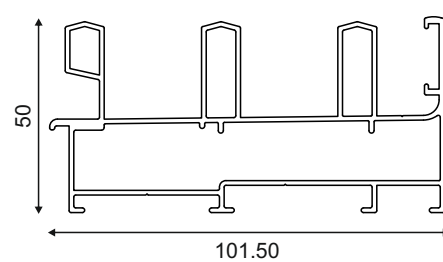

SLIDING WINDOWS

27mm SERIES - Prestige

Interlock Clip

Section No.	Thickness (mm)	Weight kg/m
100369	1.30	0.309

3 Track

Section No.	Thickness (mm)	Weight kg/m
101053	1.30	1.720

Shutter (DGU)

Section No.	Thickness (mm)	Weight kg/m
101052	1.40	0.754

2 Track

Section No.	Thickness (mm)	Weight kg/m
100084	1.40	1.276

3 Track

Section No.	Thickness (mm)	Weight kg/m
100086	1.40	1.831

3 Track

Section No.	Thickness (mm)	Weight kg/m
101045	1.40	1.599

4 Track

Section No.	Thickness (mm)	Weight kg/m
100083	1.40	2.524

SLIDING WINDOWS

27mm SERIES - Prestige

SGU

Section No.	Thickness (mm)	Weight kg/m
100085	1.50	0.850

SGU

Section No.	Thickness (mm)	Weight kg/m
100080	1.50	0.901

Shutter (SGU)

Section No.	Thickness (mm)	Weight kg/m
101048	1.50	0.901

Section No.	Thickness (mm)	Weight kg/m
101575	1.50	0.919

2 Track

Section No.	Thickness (mm)	Weight kg/m
100081	1.50	0.917

5 Track

Section No.	Thickness (mm)	Weight kg/m
100082	2.00	3.119