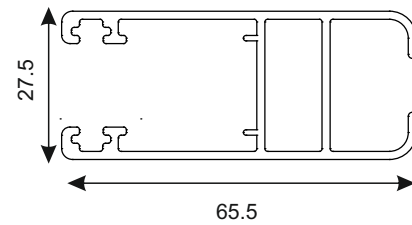

2 Track

Section No.	Thickness (mm)	Weight kg/m
100084	1.40	1.276

3 Track

Section No.	Thickness (mm)	Weight kg/m
100086	1.40	1.831

3 Track

Section No.	Thickness (mm)	Weight kg/m
101045	1.40	1.599

4 Track

Section No.	Thickness (mm)	Weight kg/m
100083	1.40	2.524

SLIDING WINDOWS

27mm SERIES - Prestige

SGU

Section No.	Thickness (mm)	Weight kg/m
100085	1.50	0.850

SGU

Section No.	Thickness (mm)	Weight kg/m
100080	1.50	0.901

Shutter (SGU)

Section No.	Thickness (mm)	Weight kg/m
101048	1.50	0.901

Section No.	Thickness (mm)	Weight kg/m
101575	1.50	0.919

2 Track

Section No.	Thickness (mm)	Weight kg/m
100081	1.50	0.917

5 Track

Section No.	Thickness (mm)	Weight kg/m
100082	2.00	3.119