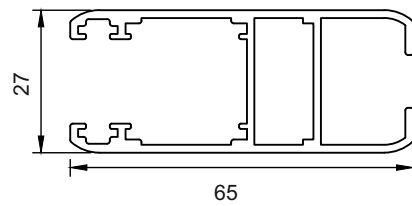

2 Track

Section No.	Thickness (mm)	Weight kg/m
100084	1.40	1.276

3 Track

Section No.	Thickness (mm)	Weight kg/m
100086	1.40	1.831

3 Track

Section No.	Thickness (mm)	Weight kg/m
101045	1.40	1.599

4 Track

Section No.	Thickness (mm)	Weight kg/m
100083	1.40	2.524

SLIDING WINDOWS

27mm SERIES - Prestige

SGU

Section No.	Thickness (mm)	Weight kg/m
100085	1.50	0.850

SGU

Section No.	Thickness (mm)	Weight kg/m
100080	1.50	0.901

Shutter (SGU)

Section No.	Thickness (mm)	Weight kg/m
101048	1.50	0.901

Section No.	Thickness (mm)	Weight kg/m
101575	1.50	0.919

2 Track

Section No.	Thickness (mm)	Weight kg/m
100081	1.50	0.917

5 Track

Section No.	Thickness (mm)	Weight kg/m
100082	2.00	3.119