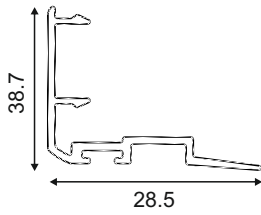

SLIDING WINDOWS

27mm SERIES - Prestige

Interlock Clip

Section No.	Thickness (mm)	Weight kg/m
100369	1.30	0.309

3 Track

Section No.	Thickness (mm)	Weight kg/m
101053	1.30	1.720

Shutter (DGU)

Section No.	Thickness (mm)	Weight kg/m
101052	1.40	0.754

2 Track

Section No.	Thickness (mm)	Weight kg/m
100084	1.40	1.276

3 Track

Section No.	Thickness (mm)	Weight kg/m
100086	1.40	1.831

3 Track

Section No.	Thickness (mm)	Weight kg/m
101045	1.40	1.599

4 Track

Section No.	Thickness (mm)	Weight kg/m
100083	1.40	2.524

SLIDING WINDOWS

27mm SERIES - Prestige

SGU

Section No.	Thickness (mm)	Weight kg/m
100085	1.50	0.850

SGU

Section No.	Thickness (mm)	Weight kg/m
100080	1.50	0.901

Shutter (SGU)

Section No.	Thickness (mm)	Weight kg/m
101048	1.50	0.901

Section No.	Thickness (mm)	Weight kg/m
101575	1.50	0.919

2 Track

Section No.	Thickness (mm)	Weight kg/m
100081	1.50	0.917

5 Track

Section No.	Thickness (mm)	Weight kg/m
100082	2.00	3.119