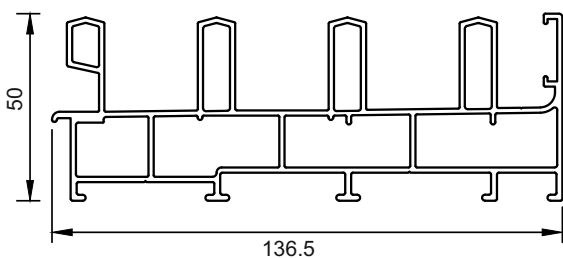

SLIDING WINDOWS

27mm SERIES - Prestige

Interlock Clip

Section No.	Thickness (mm)	Weight kg/m
100369	1.30	0.309

3 Track

Section No.	Thickness (mm)	Weight kg/m
101053	1.30	1.720

Shutter (DGU)

Section No.	Thickness (mm)	Weight kg/m
101052	1.40	0.754

2 Track

Section No.	Thickness (mm)	Weight kg/m
100084	1.40	1.276

3 Track

Section No.	Thickness (mm)	Weight kg/m
100086	1.40	1.831

3 Track

Section No.	Thickness (mm)	Weight kg/m
101045	1.40	1.599

4 Track

Section No.	Thickness (mm)	Weight kg/m
100083	1.40	2.524

SLIDING WINDOWS

27mm SERIES - Prestige

SGU

Section No.	Thickness (mm)	Weight kg/m
100085	1.50	0.850

SGU

Section No.	Thickness (mm)	Weight kg/m
100080	1.50	0.901

Shutter (SGU)

Section No.	Thickness (mm)	Weight kg/m
101048	1.50	0.901

Section No.	Thickness (mm)	Weight kg/m
101575	1.50	0.919

2 Track

Section No.	Thickness (mm)	Weight kg/m
100081	1.50	0.917

5 Track

Section No.	Thickness (mm)	Weight kg/m
100082	2.00	3.119