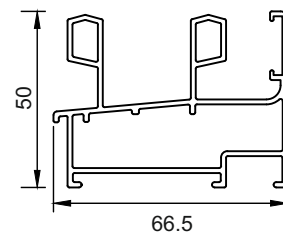

SLIDING WINDOWS

27mm SERIES - Prestige

Interlock Clip

Section No.	Thickness (mm)	Weight kg/m
100369	1.30	0.309

3 Track

Section No.	Thickness (mm)	Weight kg/m
101053	1.30	1.720

Shutter (DGU)

Section No.	Thickness (mm)	Weight kg/m
101052	1.40	0.754

2 Track

Section No.	Thickness (mm)	Weight kg/m
100084	1.40	1.276

3 Track

Section No.	Thickness (mm)	Weight kg/m
100086	1.40	1.831

3 Track

Section No.	Thickness (mm)	Weight kg/m
101045	1.40	1.599

4 Track

Section No.	Thickness (mm)	Weight kg/m
100083	1.40	2.524

SLIDING WINDOWS

27mm SERIES - Prestige

SGU

Section No.	Thickness (mm)	Weight kg/m
100085	1.50	0.850

SGU

Section No.	Thickness (mm)	Weight kg/m
100080	1.50	0.901

Shutter (SGU)

Section No.	Thickness (mm)	Weight kg/m
101048	1.50	0.901

Section No.	Thickness (mm)	Weight kg/m
101575	1.50	0.919

2 Track

Section No.	Thickness (mm)	Weight kg/m
100081	1.50	0.917

5 Track

Section No.	Thickness (mm)	Weight kg/m
100082	2.00	3.119