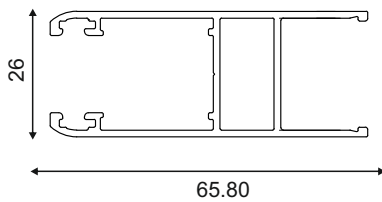

SLIDING WINDOWS

27mm SERIES - Prestige

Interlock Clip

Section No.	Thickness (mm)	Weight kg/m
100369	1.30	0.309

3 Track

Section No.	Thickness (mm)	Weight kg/m
101053	1.30	1.720

Shutter (DGU)

Section No.	Thickness (mm)	Weight kg/m
101052	1.40	0.754

2 Track

Section No.	Thickness (mm)	Weight kg/m
100084	1.40	1.276

3 Track

Section No.	Thickness (mm)	Weight kg/m
100086	1.40	1.831

3 Track

Section No.	Thickness (mm)	Weight kg/m
101045	1.40	1.599

4 Track

Section No.	Thickness (mm)	Weight kg/m
100083	1.40	2.524

SLIDING WINDOWS

27mm SERIES - Prestige

SGU

Section No.	Thickness (mm)	Weight kg/m
100085	1.50	0.850

SGU

Section No.	Thickness (mm)	Weight kg/m
100080	1.50	0.901

Shutter (SGU)

Section No.	Thickness (mm)	Weight kg/m
101048	1.50	0.901

Section No.	Thickness (mm)	Weight kg/m
101575	1.50	0.919

2 Track

Section No.	Thickness (mm)	Weight kg/m
100081	1.50	0.917

5 Track

Section No.	Thickness (mm)	Weight kg/m
100082	2.00	3.119