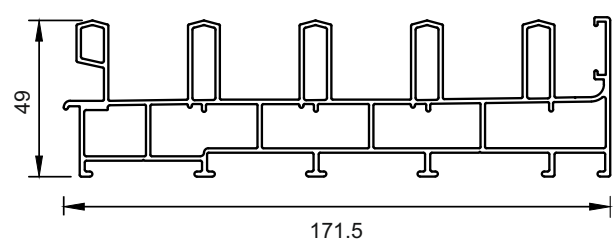

2 Track

Section No.	Thickness (mm)	Weight kg/m
100084	1.40	1.276

3 Track

Section No.	Thickness (mm)	Weight kg/m
100086	1.40	1.831

3 Track

Section No.	Thickness (mm)	Weight kg/m
101045	1.40	1.599

4 Track

Section No.	Thickness (mm)	Weight kg/m
100083	1.40	2.524

SLIDING WINDOWS

27mm SERIES - Prestige

SGU

Section No.	Thickness (mm)	Weight kg/m
100085	1.50	0.850

SGU

Section No.	Thickness (mm)	Weight kg/m
100080	1.50	0.901

Shutter (SGU)

Section No.	Thickness (mm)	Weight kg/m
101048	1.50	0.901

Section No.	Thickness (mm)	Weight kg/m
101575	1.50	0.919

2 Track

Section No.	Thickness (mm)	Weight kg/m
100081	1.50	0.917

5 Track

Section No.	Thickness (mm)	Weight kg/m
100082	2.00	3.119