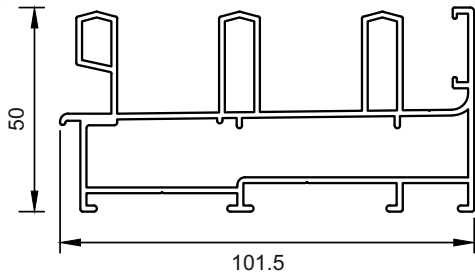

SLIDING WINDOWS

27mm SERIES - Prestige

Interlock Clip

Section No.	Thickness (mm)	Weight kg/m
100369	1.30	0.309

3 Track

Section No.	Thickness (mm)	Weight kg/m
101053	1.30	1.720

Shutter (DGU)

Section No.	Thickness (mm)	Weight kg/m
101052	1.40	0.754

2 Track

Section No.	Thickness (mm)	Weight kg/m
100084	1.40	1.276

3 Track

Section No.	Thickness (mm)	Weight kg/m
100086	1.40	1.831

3 Track

Section No.	Thickness (mm)	Weight kg/m
101045	1.40	1.599

4 Track

Section No.	Thickness (mm)	Weight kg/m
100083	1.40	2.524

SLIDING WINDOWS

27mm SERIES - Prestige

SGU

Section No.	Thickness (mm)	Weight kg/m
100085	1.50	0.850

SGU

Section No.	Thickness (mm)	Weight kg/m
100080	1.50	0.901

Shutter (SGU)

Section No.	Thickness (mm)	Weight kg/m
101048	1.50	0.901

Section No.	Thickness (mm)	Weight kg/m
101575	1.50	0.919

2 Track

Section No.	Thickness (mm)	Weight kg/m
100081	1.50	0.917

5 Track

Section No.	Thickness (mm)	Weight kg/m
100082	2.00	3.119