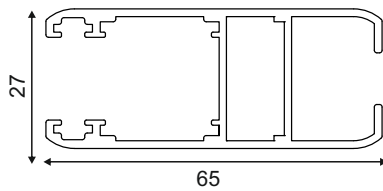

2 Track

Section No.	Thickness (mm)	Weight kg/m
100084	1.40	1.276

3 Track

Section No.	Thickness (mm)	Weight kg/m
100086	1.40	1.831

3 Track

Section No.	Thickness (mm)	Weight kg/m
101045	1.40	1.599

4 Track

Section No.	Thickness (mm)	Weight kg/m
100083	1.40	2.524

SLIDING WINDOWS

27mm SERIES - Prestige

SGU

Section No.	Thickness (mm)	Weight kg/m
100085	1.50	0.850

SGU

Section No.	Thickness (mm)	Weight kg/m
100080	1.50	0.901

Shutter (SGU)

Section No.	Thickness (mm)	Weight kg/m
101048	1.50	0.901

Section No.	Thickness (mm)	Weight kg/m
101575	1.50	0.919

2 Track

Section No.	Thickness (mm)	Weight kg/m
100081	1.50	0.917

5 Track

Section No.	Thickness (mm)	Weight kg/m
100082	2.00	3.119