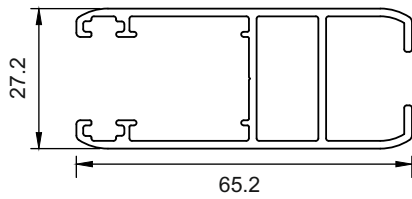

SLIDING WINDOWS

27mm SERIES - Prestige

Interlock Clip

Section No.	Thickness (mm)	Weight kg/m
100369	1.30	0.309

3 Track

Section No.	Thickness (mm)	Weight kg/m
101053	1.30	1.720

Shutter (DGU)

Section No.	Thickness (mm)	Weight kg/m
101052	1.40	0.754

2 Track

Section No.	Thickness (mm)	Weight kg/m
100084	1.40	1.276

3 Track

Section No.	Thickness (mm)	Weight kg/m
100086	1.40	1.831

3 Track

Section No.	Thickness (mm)	Weight kg/m
101045	1.40	1.599

4 Track

Section No.	Thickness (mm)	Weight kg/m
100083	1.40	2.524

SLIDING WINDOWS

27mm SERIES - Prestige

SGU

Section No.	Thickness (mm)	Weight kg/m
100085	1.50	0.850

SGU

Section No.	Thickness (mm)	Weight kg/m
100080	1.50	0.901

Shutter (SGU)

Section No.	Thickness (mm)	Weight kg/m
101048	1.50	0.901

Section No.	Thickness (mm)	Weight kg/m
101575	1.50	0.919

2 Track

Section No.	Thickness (mm)	Weight kg/m
100081	1.50	0.917

5 Track

Section No.	Thickness (mm)	Weight kg/m
100082	2.00	3.119