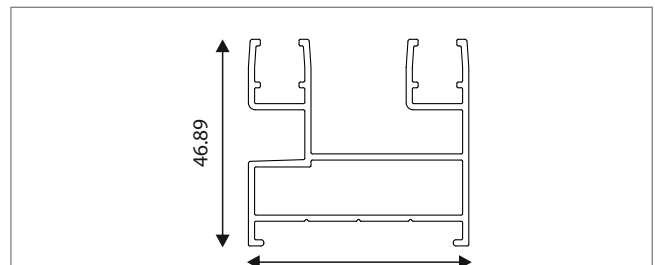

Section No.	Thickness (mm)	Weight kg/m
100478	1.52	1.773

Section No.	Thickness (mm)	Weight kg/m
100482	1.80	0.199

SLIDING WINDOWS

29mm SERIES - Prestige

Section No.	Thickness (mm)	Weight kg/m
101223	1.20	0.759

Section No.	Thickness (mm)	Weight kg/m
101222	1.20	0.823

Section No.	Thickness (mm)	Weight kg/m
101224	1.20	0.912

Section No.	Thickness (mm)	Weight kg/m
101226	1.30	0.364

Section No.	Thickness (mm)	Weight kg/m
101225	1.30	0.533

Section No.	Thickness (mm)	Weight kg/m
101220	1.40	0.964

Section No.	Thickness (mm)	Weight kg/m
101221	1.50	1.713