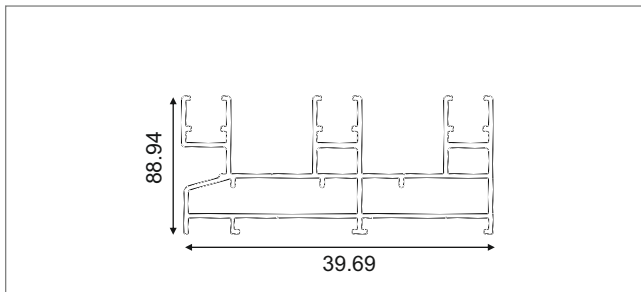

SLIDING WINDOWS

29mm SERIES - Prestige

SLIDING WINDOWS

29mm SERIES - Prestige

Section No.	Thickness (mm)	Weight kg/m
100487	1.52	0.747

Section No.	Thickness (mm)	Weight kg/m
100486	1.52	1.172

Section No.	Thickness (mm)	Weight kg/m
100484	1.52	1.433

Section No.	Thickness (mm)	Weight kg/m
100478	1.52	1.773

Section No.	Thickness (mm)	Weight kg/m
100482	1.80	0.199

SLIDING WINDOWS

29mm SERIES - Prestige

Section No.	Thickness (mm)	Weight kg/m
101223	1.20	0.759

Section No.	Thickness (mm)	Weight kg/m
101222	1.20	0.823

Section No.	Thickness (mm)	Weight kg/m
101224	1.20	0.912

Section No.	Thickness (mm)	Weight kg/m
101226	1.30	0.364

Section No.	Thickness (mm)	Weight kg/m
101225	1.30	0.533

Section No.	Thickness (mm)	Weight kg/m
101220	1.40	0.964

Section No.	Thickness (mm)	Weight kg/m
101221	1.50	1.713