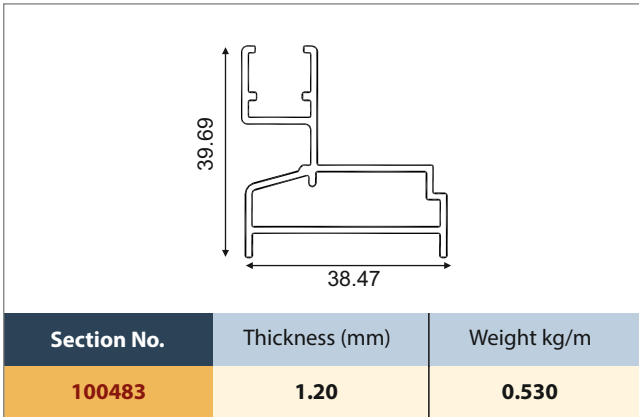

SLIDING WINDOWS

29mm SERIES - Prestige

SLIDING WINDOWS

29mm SERIES - Prestige

Section No.	Thickness (mm)	Weight kg/m
100487	1.52	0.747

Section No.	Thickness (mm)	Weight kg/m
100486	1.52	1.172

Section No.	Thickness (mm)	Weight kg/m
100484	1.52	1.433

Section No.	Thickness (mm)	Weight kg/m
100478	1.52	1.773

Section No.	Thickness (mm)	Weight kg/m
100482	1.80	0.199

SLIDING WINDOWS

29mm SERIES - Prestige

Section No.	Thickness (mm)	Weight kg/m
101223	1.20	0.759

Section No.	Thickness (mm)	Weight kg/m
101222	1.20	0.823

Section No.	Thickness (mm)	Weight kg/m
101224	1.20	0.912

Section No.	Thickness (mm)	Weight kg/m
101226	1.30	0.364

Section No.	Thickness (mm)	Weight kg/m
101225	1.30	0.533

Section No.	Thickness (mm)	Weight kg/m
101220	1.40	0.964

Section No.	Thickness (mm)	Weight kg/m
101221	1.50	1.713