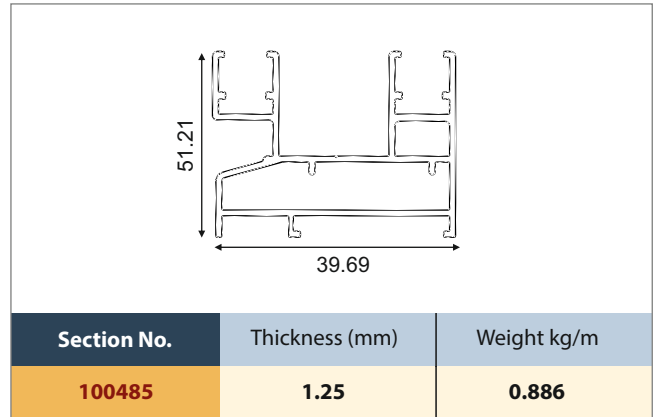

SLIDING WINDOWS

29mm SERIES - Prestige

SLIDING WINDOWS

29mm SERIES - Prestige

Section No.	Thickness (mm)	Weight kg/m
100487	1.52	0.747

Section No.	Thickness (mm)	Weight kg/m
100486	1.52	1.172

Section No.	Thickness (mm)	Weight kg/m
100484	1.52	1.433

Section No.	Thickness (mm)	Weight kg/m
100478	1.52	1.773

Section No.	Thickness (mm)	Weight kg/m
100482	1.80	0.199

SLIDING WINDOWS

29mm SERIES - Prestige

Section No.	Thickness (mm)	Weight kg/m
101223	1.20	0.759

Section No.	Thickness (mm)	Weight kg/m
101222	1.20	0.823

Section No.	Thickness (mm)	Weight kg/m
101224	1.20	0.912

Section No.	Thickness (mm)	Weight kg/m
101226	1.30	0.364

Section No.	Thickness (mm)	Weight kg/m
101225	1.30	0.533

Section No.	Thickness (mm)	Weight kg/m
101220	1.40	0.964

Section No.	Thickness (mm)	Weight kg/m
101221	1.50	1.713