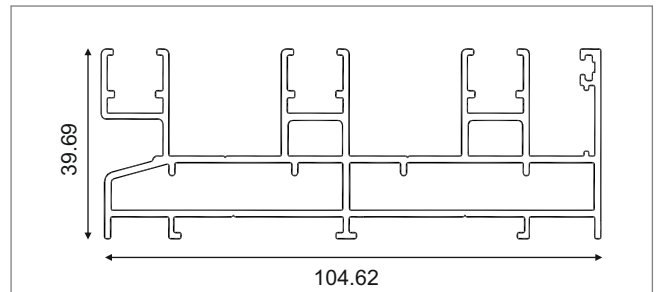

SLIDING WINDOWS

29mm SERIES - Prestige

SLIDING WINDOWS

29mm SERIES - Prestige

Section No.	Thickness (mm)	Weight kg/m
100487	1.52	0.747

Section No.	Thickness (mm)	Weight kg/m
100486	1.52	1.172

Section No.	Thickness (mm)	Weight kg/m
100484	1.52	1.433

Section No.	Thickness (mm)	Weight kg/m
100478	1.52	1.773

Section No.	Thickness (mm)	Weight kg/m
100482	1.80	0.199

SLIDING WINDOWS

29mm SERIES - Prestige

Section No.	Thickness (mm)	Weight kg/m
101223	1.20	0.759

Section No.	Thickness (mm)	Weight kg/m
101222	1.20	0.823

Section No.	Thickness (mm)	Weight kg/m
101224	1.20	0.912

Section No.	Thickness (mm)	Weight kg/m
101226	1.30	0.364

Section No.	Thickness (mm)	Weight kg/m
101225	1.30	0.533

Section No.	Thickness (mm)	Weight kg/m
101220	1.40	0.964

Section No.	Thickness (mm)	Weight kg/m
101221	1.50	1.713