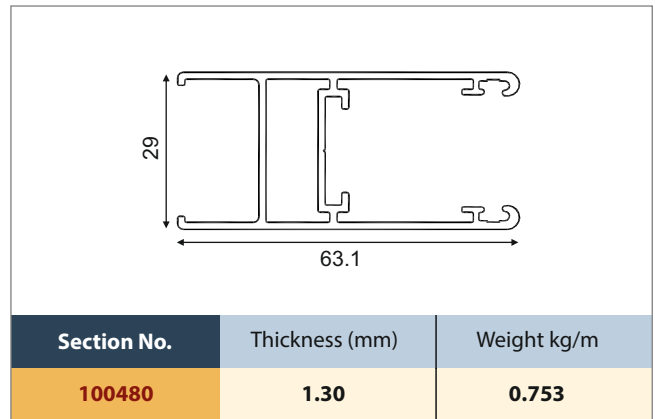

SLIDING WINDOWS

29mm SERIES - Prestige

SLIDING WINDOWS

29mm SERIES - Prestige

Section No.	Thickness (mm)	Weight kg/m
100487	1.52	0.747

Section No.	Thickness (mm)	Weight kg/m
100486	1.52	1.172

Section No.	Thickness (mm)	Weight kg/m
100484	1.52	1.433

Section No.	Thickness (mm)	Weight kg/m
100478	1.52	1.773

Section No.	Thickness (mm)	Weight kg/m
100482	1.80	0.199

SLIDING WINDOWS

29mm SERIES - Prestige

Section No.	Thickness (mm)	Weight kg/m
101223	1.20	0.759

Section No.	Thickness (mm)	Weight kg/m
101222	1.20	0.823

Section No.	Thickness (mm)	Weight kg/m
101224	1.20	0.912

Section No.	Thickness (mm)	Weight kg/m
101226	1.30	0.364

Section No.	Thickness (mm)	Weight kg/m
101225	1.30	0.533

Section No.	Thickness (mm)	Weight kg/m
101220	1.40	0.964

Section No.	Thickness (mm)	Weight kg/m
101221	1.50	1.713