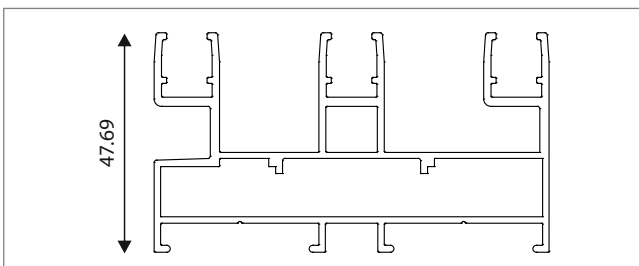

Section No.	Thickness (mm)	Weight kg/m
100478	1.52	1.773

Section No.	Thickness (mm)	Weight kg/m
100482	1.80	0.199

SLIDING WINDOWS

29mm SERIES - Prestige

Section No.	Thickness (mm)	Weight kg/m
101223	1.20	0.759

Section No.	Thickness (mm)	Weight kg/m
101222	1.20	0.823

Section No.	Thickness (mm)	Weight kg/m
101224	1.20	0.912

Section No.	Thickness (mm)	Weight kg/m
101226	1.30	0.364

Section No.	Thickness (mm)	Weight kg/m
101225	1.30	0.533

Section No.	Thickness (mm)	Weight kg/m
101220	1.40	0.964

Section No.	Thickness (mm)	Weight kg/m
101221	1.50	1.713