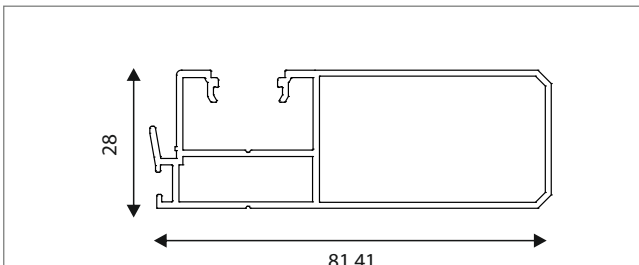

Section No.	Thickness (mm)	Weight kg/m
100478	1.52	1.773

Section No.	Thickness (mm)	Weight kg/m
100482	1.80	0.199

SLIDING WINDOWS

29mm SERIES - Prestige

Section No.	Thickness (mm)	Weight kg/m
101223	1.20	0.759

Section No.	Thickness (mm)	Weight kg/m
101222	1.20	0.823

Section No.	Thickness (mm)	Weight kg/m
101224	1.20	0.912

Section No.	Thickness (mm)	Weight kg/m
101226	1.30	0.364

Section No.	Thickness (mm)	Weight kg/m
101225	1.30	0.533

Section No.	Thickness (mm)	Weight kg/m
101220	1.40	0.964

Section No.	Thickness (mm)	Weight kg/m
101221	1.50	1.713