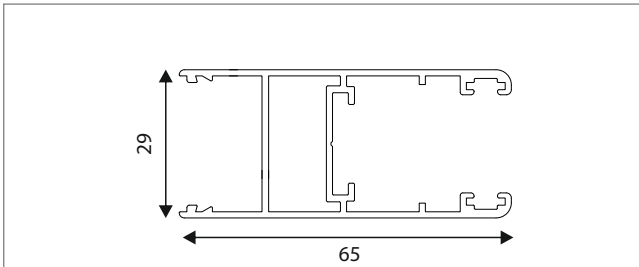

Section No.	Thickness (mm)	Weight kg/m
100478	1.52	1.773

Section No.	Thickness (mm)	Weight kg/m
100482	1.80	0.199

SLIDING WINDOWS

29mm SERIES - Prestige

Section No.	Thickness (mm)	Weight kg/m
101223	1.20	0.759

Section No.	Thickness (mm)	Weight kg/m
101222	1.20	0.823

Section No.	Thickness (mm)	Weight kg/m
101224	1.20	0.912

Section No.	Thickness (mm)	Weight kg/m
101226	1.30	0.364

Section No.	Thickness (mm)	Weight kg/m
101225	1.30	0.533

Section No.	Thickness (mm)	Weight kg/m
101220	1.40	0.964

Section No.	Thickness (mm)	Weight kg/m
101221	1.50	1.713