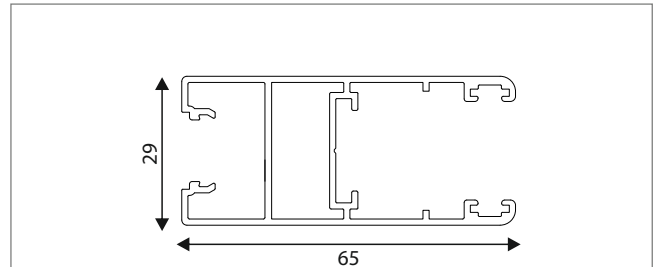

Section No.	Thickness (mm)	Weight kg/m
100478	1.52	1.773

Section No.	Thickness (mm)	Weight kg/m
100482	1.80	0.199

SLIDING WINDOWS

29mm SERIES - Prestige

Section No.	Thickness (mm)	Weight kg/m
101223	1.20	0.759

Section No.	Thickness (mm)	Weight kg/m
101222	1.20	0.823

Section No.	Thickness (mm)	Weight kg/m
101224	1.20	0.912

Section No.	Thickness (mm)	Weight kg/m
101226	1.30	0.364

Section No.	Thickness (mm)	Weight kg/m
101225	1.30	0.533

Section No.	Thickness (mm)	Weight kg/m
101220	1.40	0.964

Section No.	Thickness (mm)	Weight kg/m
101221	1.50	1.713