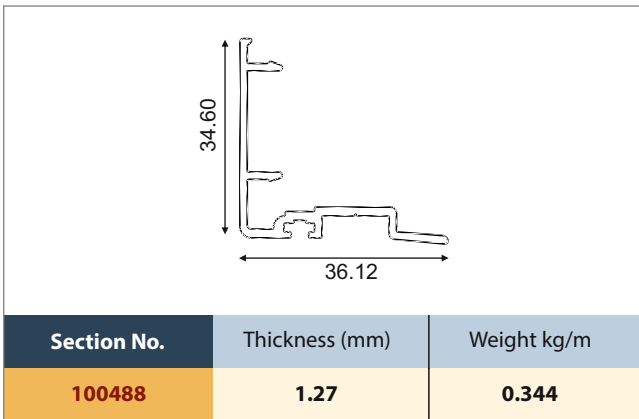

SLIDING WINDOWS

29mm SERIES - Prestige

SLIDING WINDOWS

29mm SERIES - Prestige

Section No.	Thickness (mm)	Weight kg/m
100487	1.52	0.747

Section No.	Thickness (mm)	Weight kg/m
100486	1.52	1.172

Section No.	Thickness (mm)	Weight kg/m
100484	1.52	1.433

Section No.	Thickness (mm)	Weight kg/m
100478	1.52	1.773

Section No.	Thickness (mm)	Weight kg/m
100482	1.80	0.199

SLIDING WINDOWS

29mm SERIES - Prestige

Section No.	Thickness (mm)	Weight kg/m
101223	1.20	0.759

Section No.	Thickness (mm)	Weight kg/m
101222	1.20	0.823

Section No.	Thickness (mm)	Weight kg/m
101224	1.20	0.912

Section No.	Thickness (mm)	Weight kg/m
101226	1.30	0.364

Section No.	Thickness (mm)	Weight kg/m
101225	1.30	0.533

Section No.	Thickness (mm)	Weight kg/m
101220	1.40	0.964

Section No.	Thickness (mm)	Weight kg/m
101221	1.50	1.713