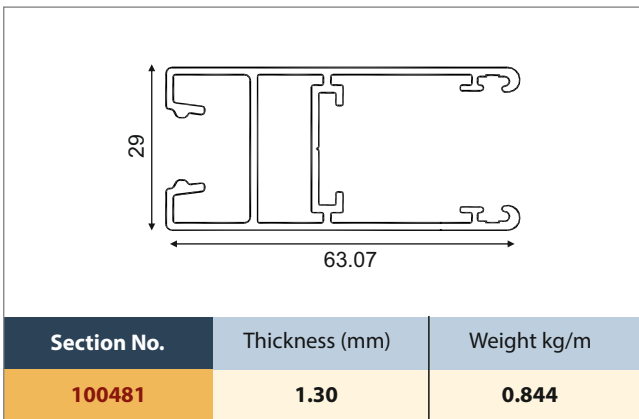

SLIDING WINDOWS

29mm SERIES - Prestige

SLIDING WINDOWS

29mm SERIES - Prestige

Section No.	Thickness (mm)	Weight kg/m
100487	1.52	0.747

Section No.	Thickness (mm)	Weight kg/m
100486	1.52	1.172

Section No.	Thickness (mm)	Weight kg/m
100484	1.52	1.433

Section No.	Thickness (mm)	Weight kg/m
100478	1.52	1.773

Section No.	Thickness (mm)	Weight kg/m
100482	1.80	0.199

SLIDING WINDOWS

29mm SERIES - Prestige

Section No.	Thickness (mm)	Weight kg/m
101223	1.20	0.759

Section No.	Thickness (mm)	Weight kg/m
101222	1.20	0.823

Section No.	Thickness (mm)	Weight kg/m
101224	1.20	0.912

Section No.	Thickness (mm)	Weight kg/m
101226	1.30	0.364

Section No.	Thickness (mm)	Weight kg/m
101225	1.30	0.533

Section No.	Thickness (mm)	Weight kg/m
101220	1.40	0.964

Section No.	Thickness (mm)	Weight kg/m
101221	1.50	1.713