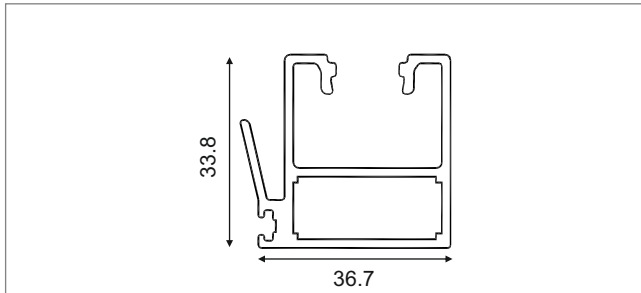

SLIDING WINDOWS

29mm SERIES - Prestige

SLIDING WINDOWS

29mm SERIES - Prestige

Section No.	Thickness (mm)	Weight kg/m
100487	1.52	0.747

Section No.	Thickness (mm)	Weight kg/m
100486	1.52	1.172

Section No.	Thickness (mm)	Weight kg/m
100484	1.52	1.433

Section No.	Thickness (mm)	Weight kg/m
100478	1.52	1.773

Section No.	Thickness (mm)	Weight kg/m
100482	1.80	0.199

SLIDING WINDOWS

29mm SERIES - Prestige

Section No.	Thickness (mm)	Weight kg/m
101223	1.20	0.759

Section No.	Thickness (mm)	Weight kg/m
101222	1.20	0.823

Section No.	Thickness (mm)	Weight kg/m
101224	1.20	0.912

Section No.	Thickness (mm)	Weight kg/m
101226	1.30	0.364

Section No.	Thickness (mm)	Weight kg/m
101225	1.30	0.533

Section No.	Thickness (mm)	Weight kg/m
101220	1.40	0.964

Section No.	Thickness (mm)	Weight kg/m
101221	1.50	1.713