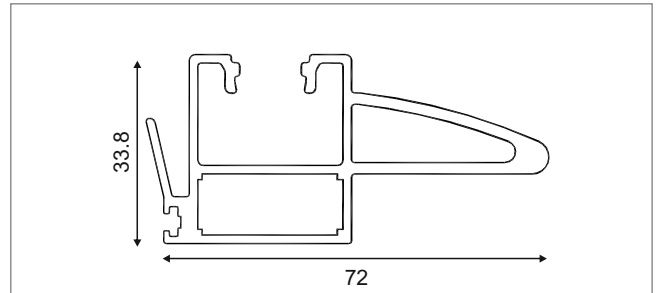

SLIDING WINDOWS

29mm SERIES - Prestige

SLIDING WINDOWS

29mm SERIES - Prestige

Section No.	Thickness (mm)	Weight kg/m
100487	1.52	0.747

Section No.	Thickness (mm)	Weight kg/m
100486	1.52	1.172

Section No.	Thickness (mm)	Weight kg/m
100484	1.52	1.433

Section No.	Thickness (mm)	Weight kg/m
100478	1.52	1.773

Section No.	Thickness (mm)	Weight kg/m
100482	1.80	0.199

SLIDING WINDOWS

29mm SERIES - Prestige

Section No.	Thickness (mm)	Weight kg/m
101223	1.20	0.759

Section No.	Thickness (mm)	Weight kg/m
101222	1.20	0.823

Section No.	Thickness (mm)	Weight kg/m
101224	1.20	0.912

Section No.	Thickness (mm)	Weight kg/m
101226	1.30	0.364

Section No.	Thickness (mm)	Weight kg/m
101225	1.30	0.533

Section No.	Thickness (mm)	Weight kg/m
101220	1.40	0.964

Section No.	Thickness (mm)	Weight kg/m
101221	1.50	1.713