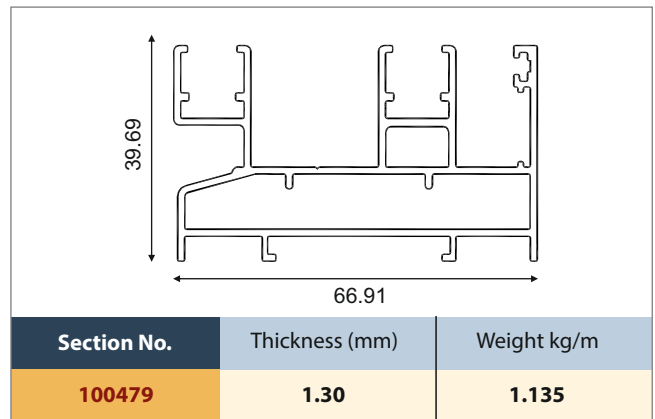

SLIDING WINDOWS

29mm SERIES - Prestige

SLIDING WINDOWS

29mm SERIES - Prestige

Section No.	Thickness (mm)	Weight kg/m
100487	1.52	0.747

Section No.	Thickness (mm)	Weight kg/m
100486	1.52	1.172

Section No.	Thickness (mm)	Weight kg/m
100484	1.52	1.433

Section No.	Thickness (mm)	Weight kg/m
100478	1.52	1.773

Section No.	Thickness (mm)	Weight kg/m
100482	1.80	0.199

SLIDING WINDOWS

29mm SERIES - Prestige

Section No.	Thickness (mm)	Weight kg/m
101223	1.20	0.759

Section No.	Thickness (mm)	Weight kg/m
101222	1.20	0.823

Section No.	Thickness (mm)	Weight kg/m
101224	1.20	0.912

Section No.	Thickness (mm)	Weight kg/m
101226	1.30	0.364

Section No.	Thickness (mm)	Weight kg/m
101225	1.30	0.533

Section No.	Thickness (mm)	Weight kg/m
101220	1.40	0.964

Section No.	Thickness (mm)	Weight kg/m
101221	1.50	1.713